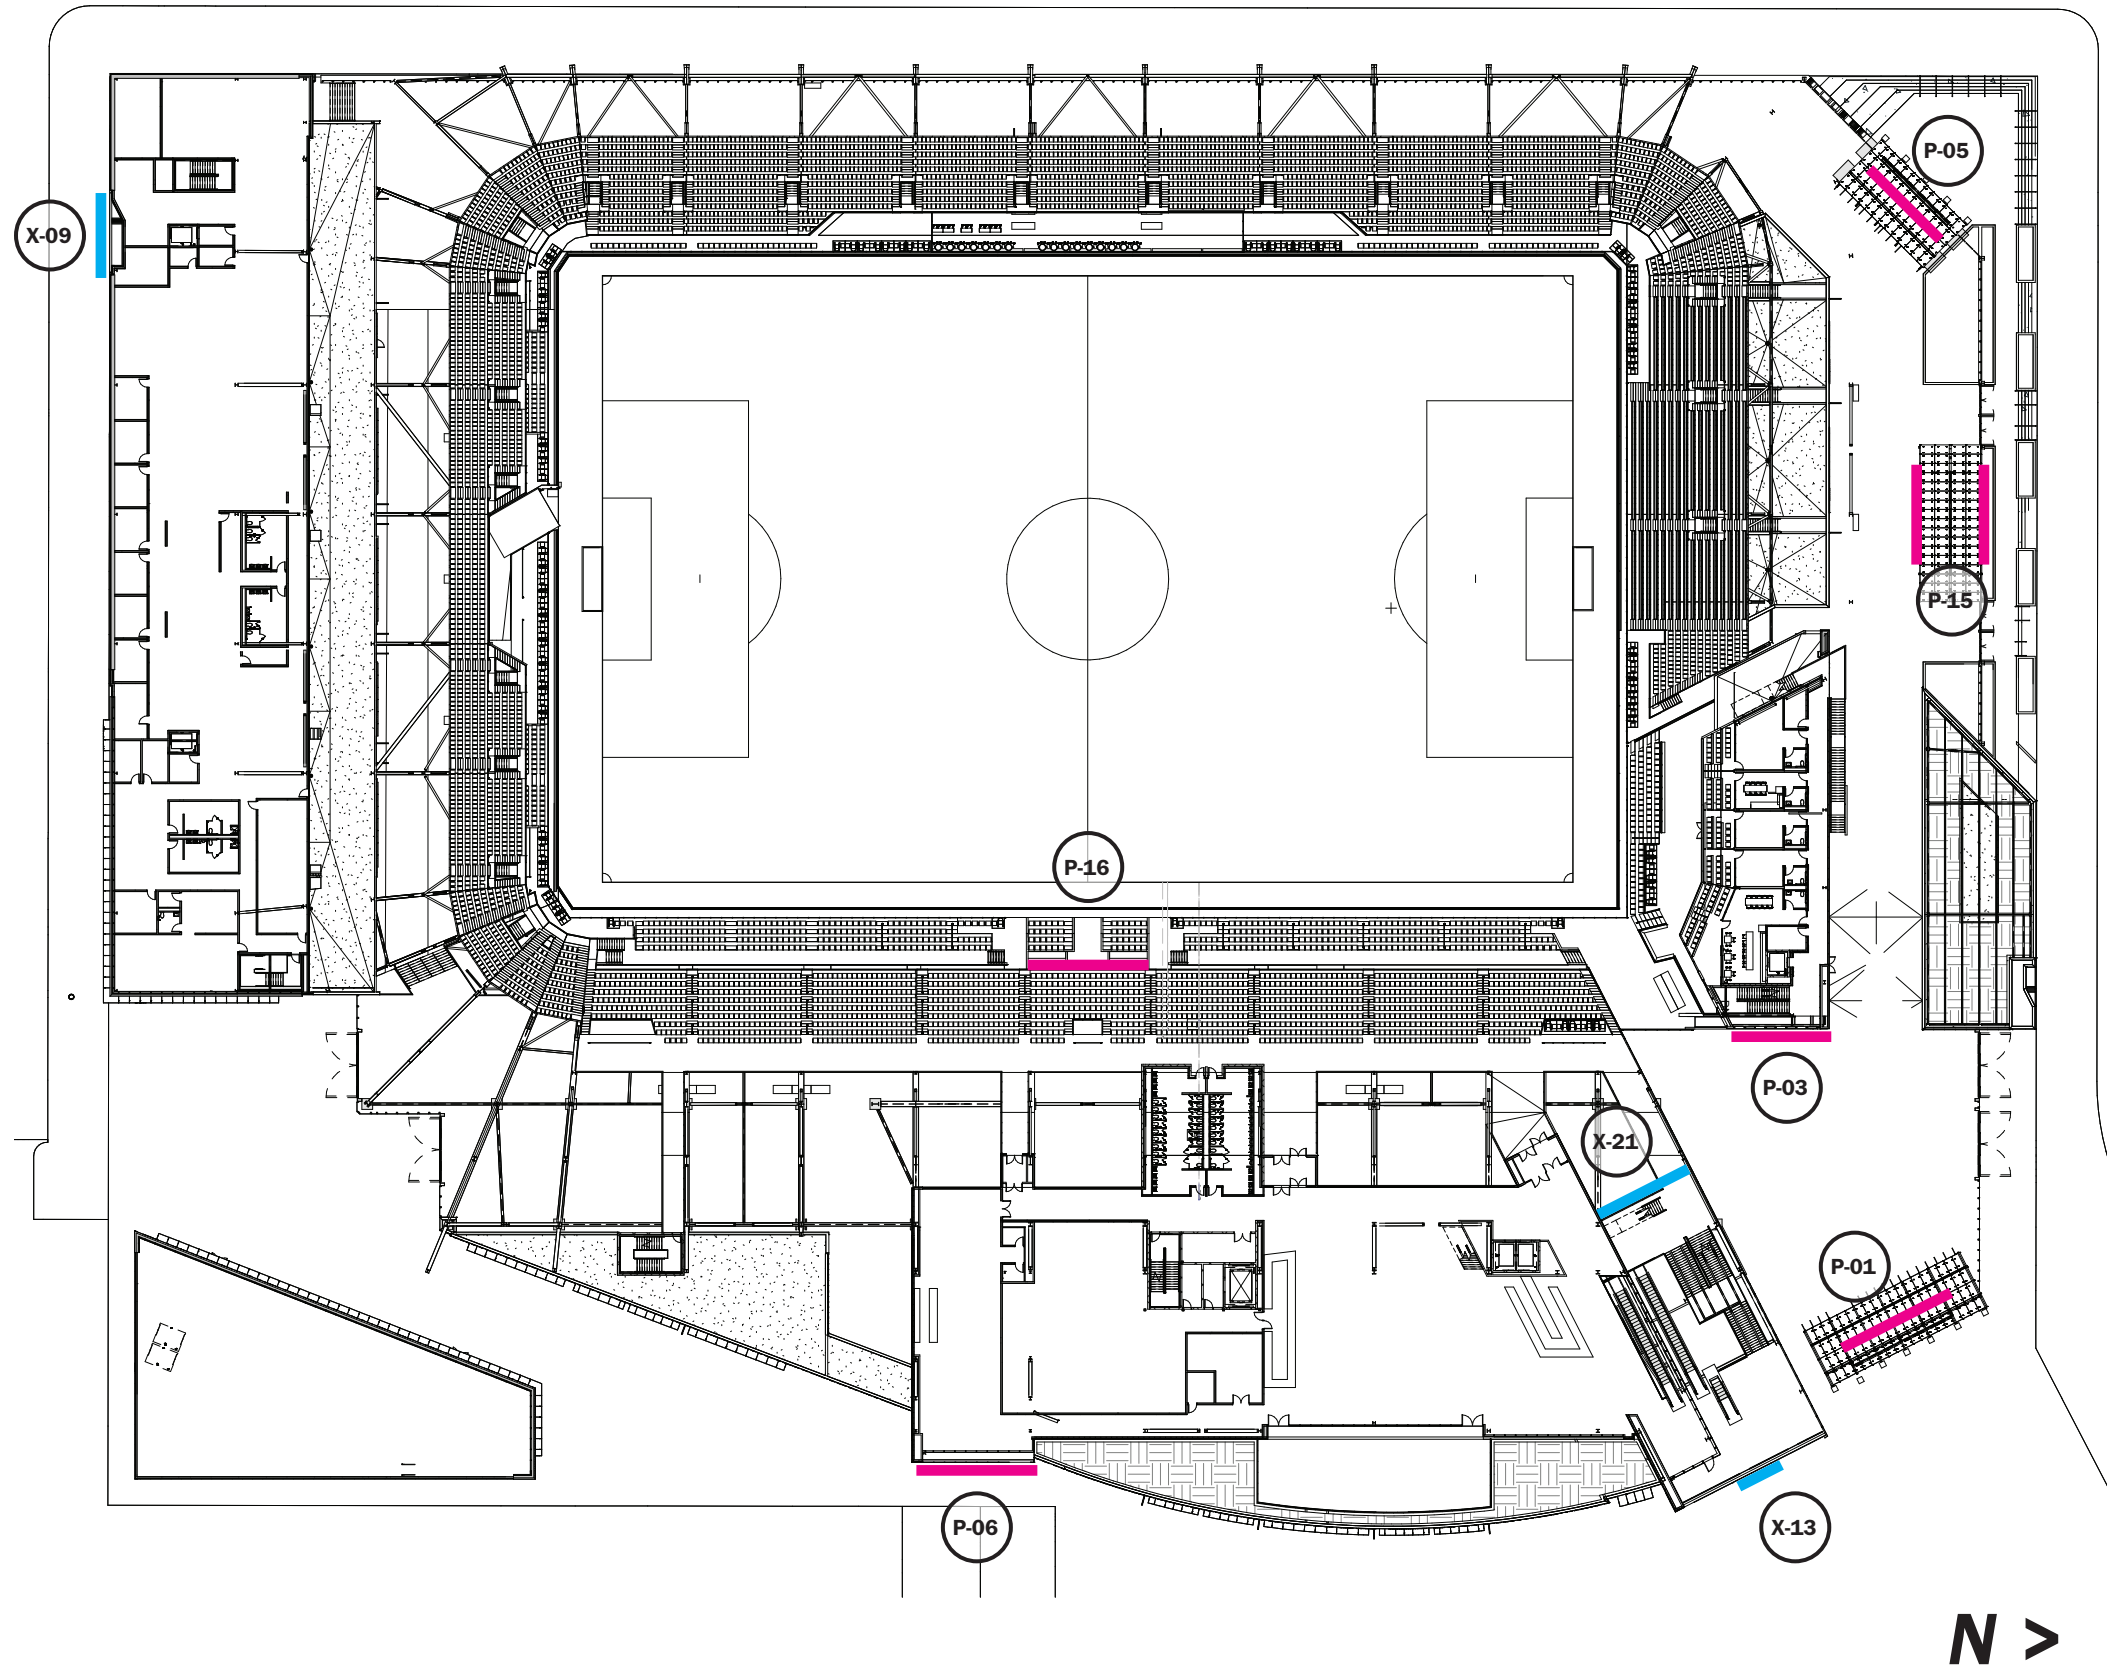

## SIGN TYPE X - EXTERIOR BRAND GRAPHICS

- X-02** TEAM STORE DCU LOGOS
- X-03** TEAM STORE BRANDING
- X-06** DC UNITED LARGESCALE LETTERS
- X-07** BIKE VALET ID
- X-08** BIKE VALET WINDOW GRAPHICS
- X-10** DC UNITED BRANDING
- X-12** DC UNITED LARGESCALE LETTERS
- X-14** PREMIUM ENTRY ID
- X-15** TICKETING SALES ID
- X-19** DC UNITED LOGO
- X-22** DCU STAFF ENTRY

# 200 CLUB LEVEL PLAN

## 500 ROOF LEVEL PLAN